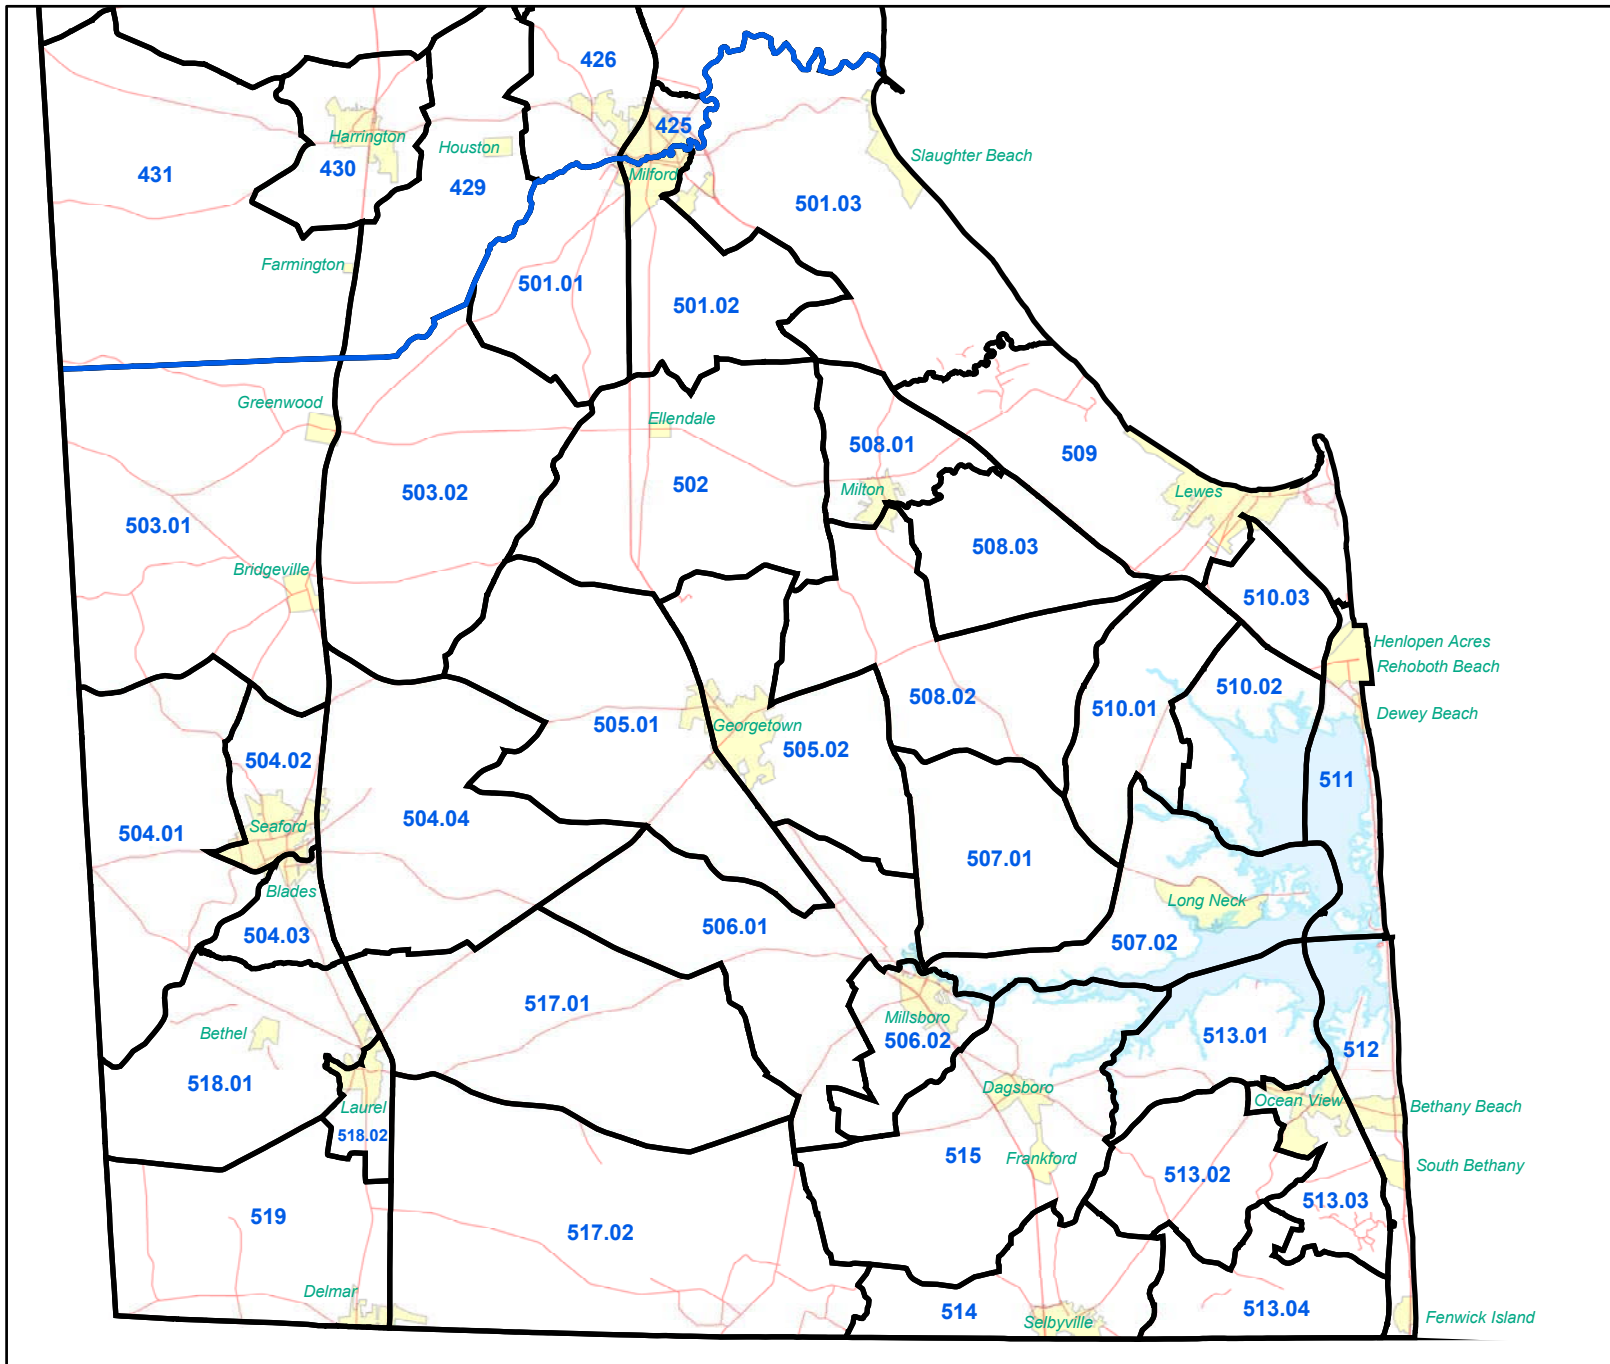

2000 Census Tracts

Displayed with Cities, Towns and Roads

Sussex County

Legend

- tract
- Town
- Roads
- Rehoboth Bay
- County Line